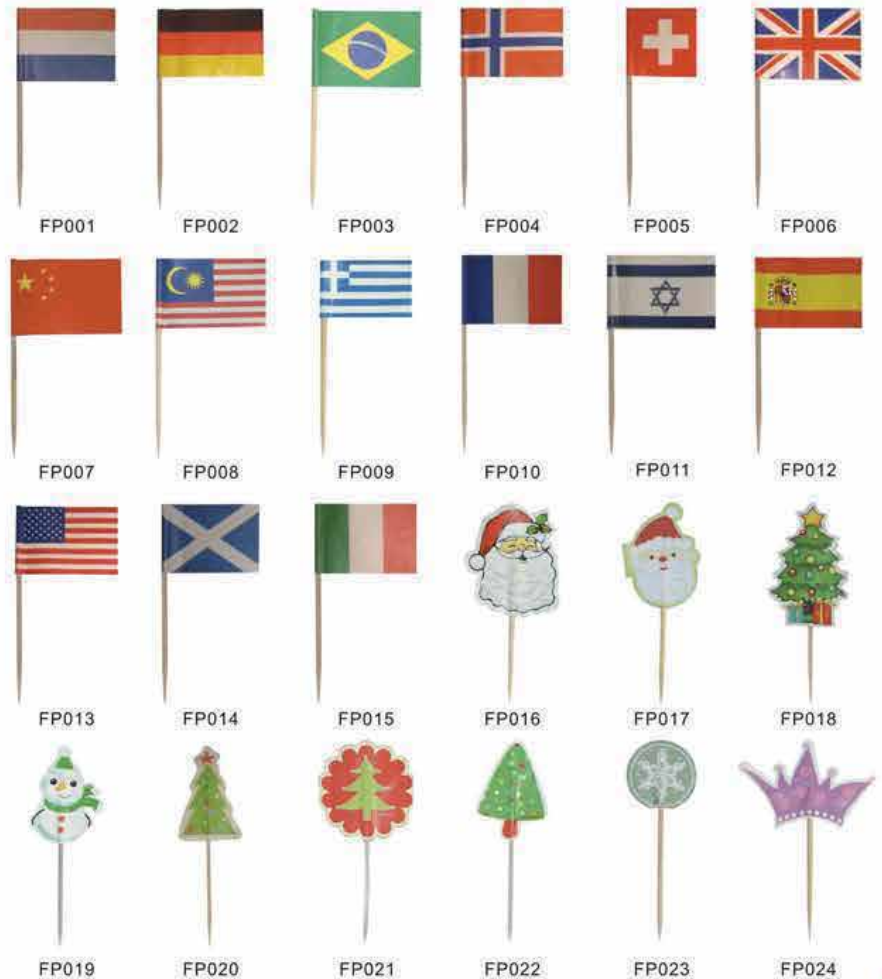

FP043

FP044

NEW PRODUCTS  
of 2014

- To decorate and pick up food.
- To make food appear fancy.
- For promotion and propagandizing brands.
- We can do various printings and paper shapes according to your designs. You can do designs with your company logos or brands...etc. The below are showing few usual and common designs which no copyright.
- **Two different paper materials for printing paper flag.**
  - One is offset paper, it is not shining face;
  - The other one is copperplate paper with shining and smooth face.
- **Two different picks material.**
  - One is wood birch picks.
  - The other one is plastic picks.