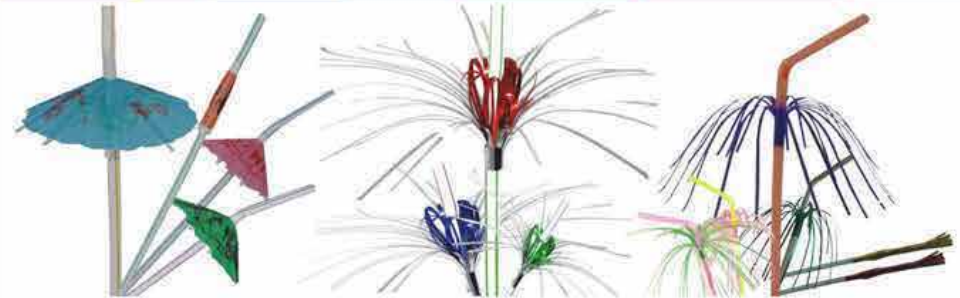

NEW PRODUCTS  
of 2014

Desc Parasol straws  
Item no. STP880  
Size 5.0 x 240mm

Desc Kingdom palm straws  
Item no. STP881  
Size 5.0 x 240mm

Desc Palm straws  
Item no. STP882  
Size 5.0 x 240mm

Desc Fruit straws  
Item no. STP883  
Size 5.0 x 240mm  
Remark fruit shapes with apple,  
strawberry, pineapple,  
peach, orange, pear